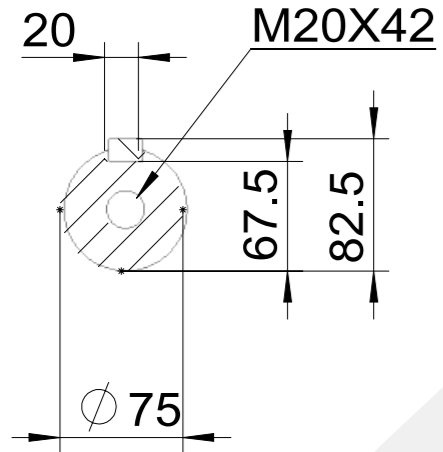

A
1:4

Electric s.r.o.

3LC-280M-B5
Mounting diagram