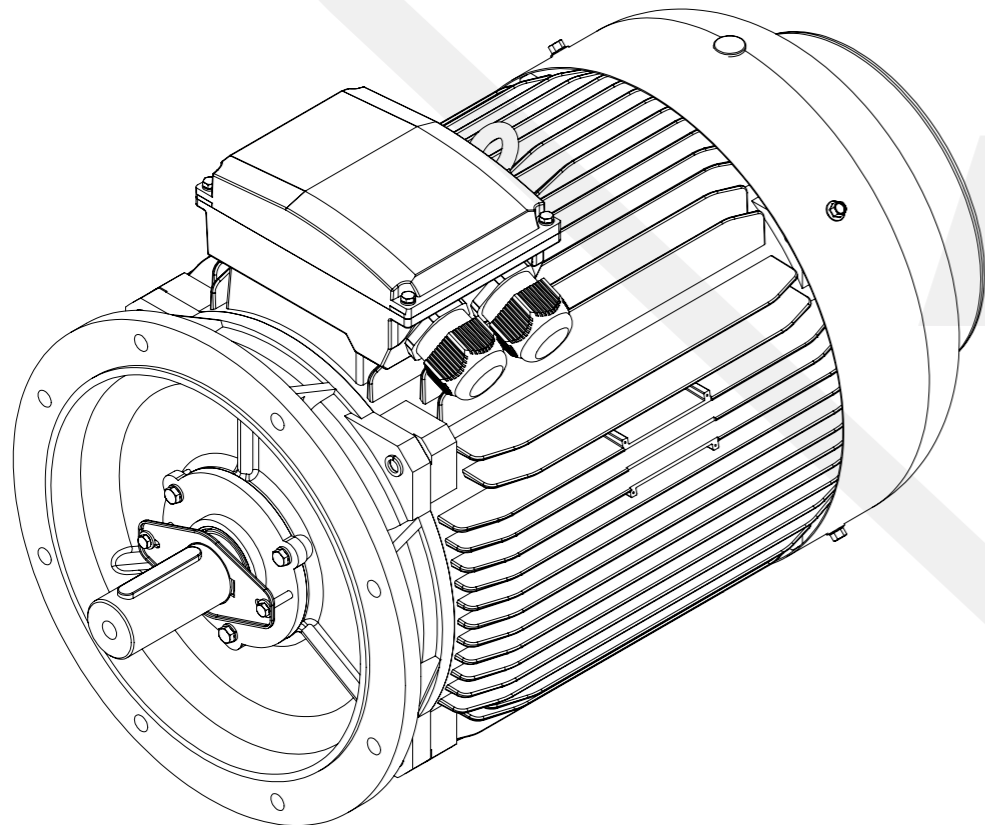

A
1:4

Electric s.r.o.

3LC-280M-B5
Mounting diagram