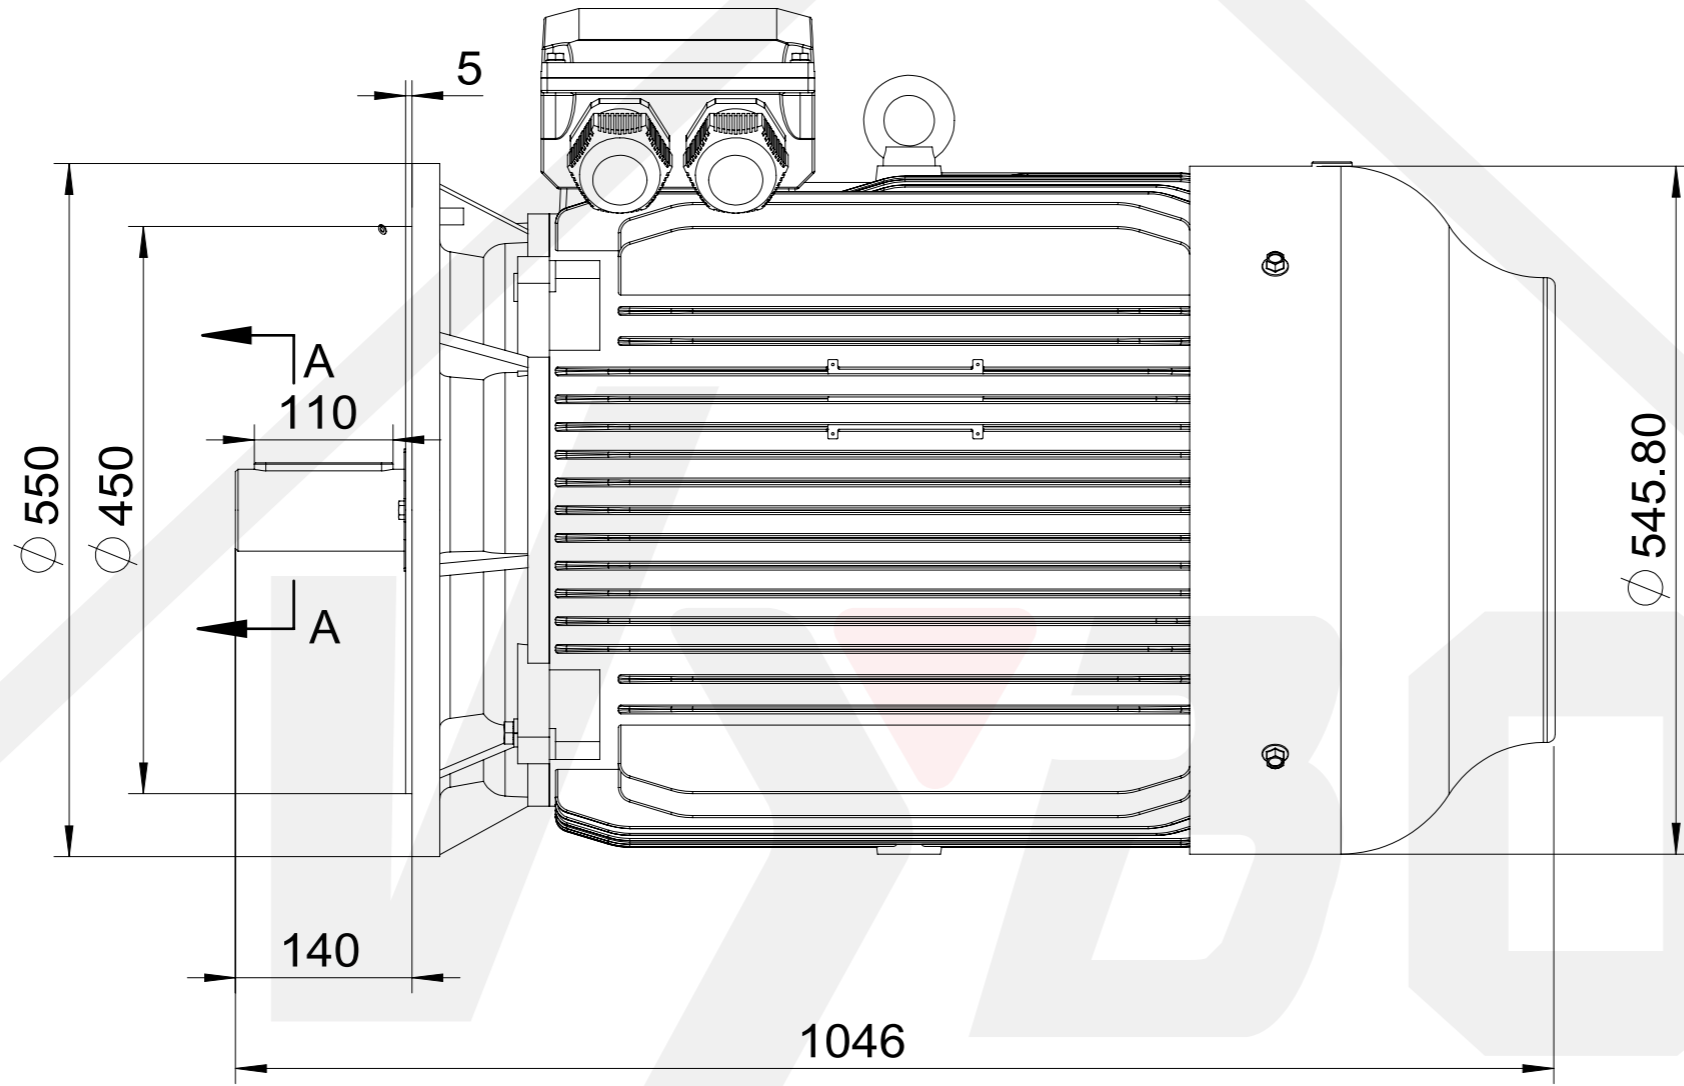

A
1:4

Electric s.r.o.

3LC-280M-B5
Mounting diagram