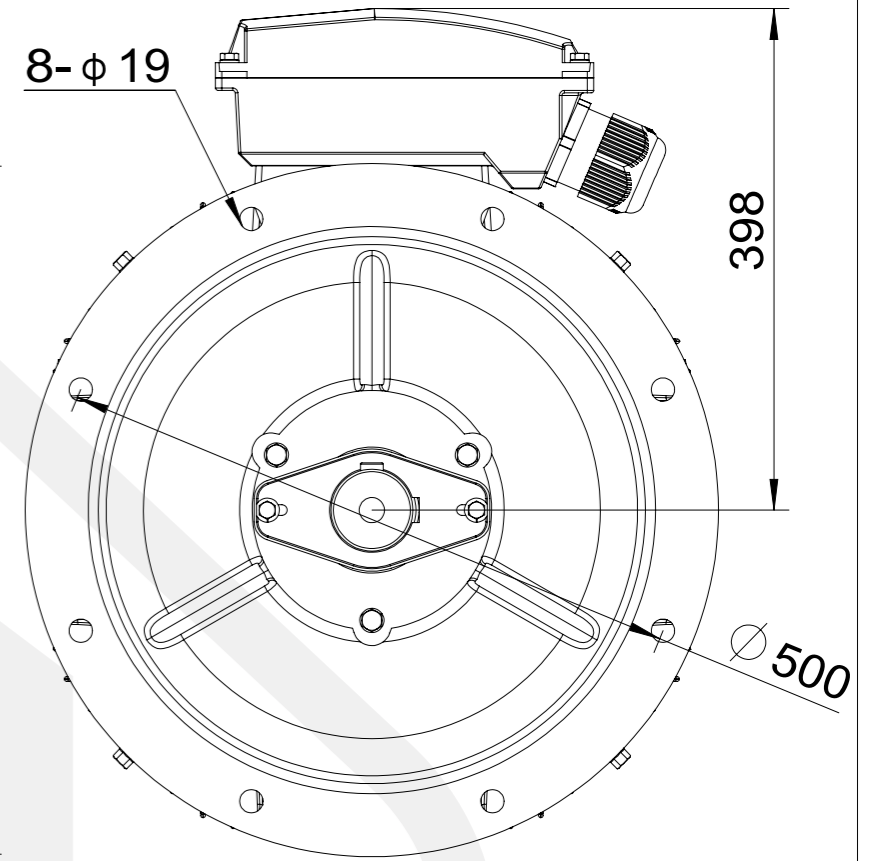

A
1:4

Electric s.r.o.

3LC-280M-B5
Mounting diagram